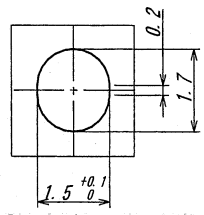

A B C D E F G H

製品引き出し方向  
/PRODUCT WITHDRAWAL DIRECTION

9240S-\*\*F-TS1

SECT J-J

SECT K-K

DETAIL P

△	極数 /CKT	梱包品番 /PACKING No.	A	B	C	D	E	F	G	H
△	6	9240S-06Y911			19.2	28.4	32.0	14.2	26.0	
△	7	9240S-07Y911			13.6	21.2				
△	8	9240S-08Y911			15.6	23.2				
△	9	9240S-09Y911			17.6	25.2				
△	10	9240S-10Y911			19.6	27.2	40.4	44.0	20.2	37.0
△	11	9240S-11Y911			21.6	29.2				
△	12	9240S-12Y911			23.6	31.2				80
△	13	9240S-13Y911			25.6	33.2				
△	14	9240S-14Y911			27.6	35.2				
△	15	9240S-15Y911			29.6	37.2	52.4	56.0	26.2	49.0
△	16	9240S-16Y911			31.6	39.2				
△	17	9240S-17Y911			33.6	41.2				
△	18	9240S-18Y911	11.6		35.6	43.2				
△	19	9240S-19Y911			37.6	45.2				
△	20	9240S-20Y911			39.6	47.2				
△	21	9240S-21Y911			41.6	49.2				
△	22	9240S-22Y911			43.6	51.2	68.4	72.0	34.2	65.0
△	23	9240S-23Y911			45.6	53.2				
△	24	9240S-24Y911			47.6	55.2				
△	25	9240S-25Y911			49.6	57.2				100
△	26	9240S-26Y911			51.6	59.2				
△	27	9240S-27Y911			53.6	61.2				
△	28	9240S-28Y911			55.6	63.2	84.4	88.0	42.2	82.0
△	29	9240S-29Y911			57.6	65.2				
△	30	9240S-30Y911			59.6	67.2				

△ NOTE

1. 梱包数量/UNIT QUANTITY: 400  
2. リードテープ長さ/LEAD TAPE LENGTH

3. カバーテープの剥離強度/COVER TAPE PEELING FORCE: 0.2~1.3N (剥離方向は下図参照/PEELING DIRECTION REFER TO FOLLOWING FIGURE)

ISSUED  
'14.4.16  
IRISO  
ENG. DEPT.

MATERIAL 材質	
△	①キャリアテープ/CARRIER TAPE: PS
△	②リール/REEL: PS (黒/BLACK)
△	③カバーテープ/COVER TAPE: PET TYPE

GENERAL TOLERANCES 一般公差	
DIM 寸法	± 0.3
ANGLE 角度	±

SCALE 尺度	
DR	'14-4-15 J. Doi
CHK	4/15 '14 S. Ma

UNIT 単位	
mm	
DSN	'12-5-15 J. Doi
APP	4/15 M. J. J. J.