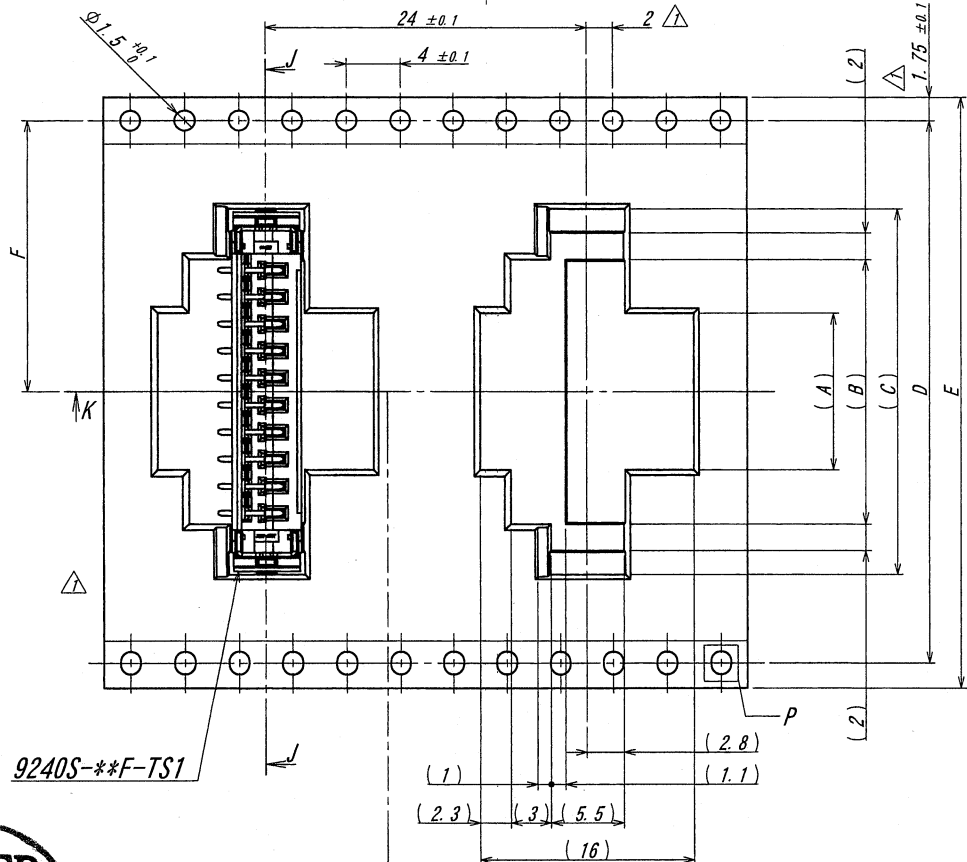

A B C D E F G H

製品引き出し方向  
/PRODUCT WITHDRAWAL DIRECTION

9240S-\*\*F-TS1

SECT J-J

SECT K-K

DETAIL P

△	極数 /CKT	梱包品番 /PACKING No.	A	B	C	D	E	F	G	H
△	6	9240S-06Y911			19.2	28.4	32.0	14.2	26.0	
△	7	9240S-07Y911			13.6	21.2				
△	8	9240S-08Y911			15.6	23.2				
△	9	9240S-09Y911			17.6	25.2				
△	10	9240S-10Y911			19.6	27.2	40.4	44.0	20.2	37.0
△	11	9240S-11Y911			21.6	29.2				
△	12	9240S-12Y911			23.6	31.2				80
△	13	9240S-13Y911			25.6	33.2				
△	14	9240S-14Y911			27.6	35.2				
△	15	9240S-15Y911			29.6	37.2	52.4	56.0	26.2	49.0
△	16	9240S-16Y911			31.6	39.2				
△	17	9240S-17Y911			33.6	41.2				
△	18	9240S-18Y911	11.6		35.6	43.2				
△	19	9240S-19Y911			37.6	45.2				
△	20	9240S-20Y911			39.6	47.2				
△	21	9240S-21Y911			41.6	49.2				
△	22	9240S-22Y911			43.6	51.2	68.4	72.0	34.2	65.0
△	23	9240S-23Y911			45.6	53.2				
△	24	9240S-24Y911			47.6	55.2				
△	25	9240S-25Y911			49.6	57.2				100
△	26	9240S-26Y911			51.6	59.2				
△	27	9240S-27Y911			53.6	61.2				
△	28	9240S-28Y911			55.6	63.2	84.4	88.0	42.2	82.0
△	29	9240S-29Y911			57.6	65.2				
△	30	9240S-30Y911			59.6	67.2				

△ NOTE

1. 梱包数量/UNIT QUANTITY: 400  
2. リードテープ長さ/LEAD TAPE LENGTH

3. カバーテープの剥離強度/COVER TAPE PEELING FORCE: 0.2~1.3N (剥離方向は下図参照/PEELING DIRECTION REFER TO FOLLOWING FIGURE)

ISSUED  
'14.4.16  
IRISO  
ENG. DEPT.

MATERIAL 材質	
△	①キャリアテープ/CARRIER TAPE: PS
△	②リール/REEL: PS (黒/BLACK)
△	③カバーテープ/COVER TAPE: PET TYPE

GENERAL TOLERANCES 一般公差	
DIM 寸法	± 0.3
ANGLE 角度	±

SCALE 尺度	
DR	'14-4-15 J. Doi
CHK	4/15 '14 S. Ma

UNIT 単位	
mm	
DSN	'12-5-15 J. Doi
APP	4/15 M. J. J. J.