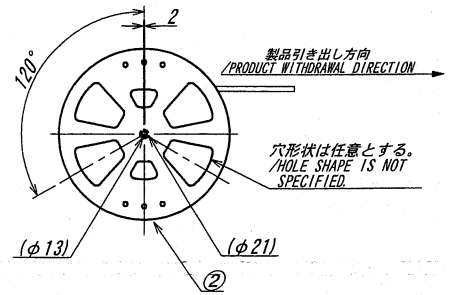

A B C D E F G H

製品引き出し方向  
/PRODUCT WITHDRAWAL DIRECTION

9240S-\*\*F-TS1

SECT J-J

SECT K-K

DETAIL P

△	極数 /CKT	梱包品番 /PACKING No.	A	B	C	D	E	F	G	H
△	6	9240S-06Y911			19.2	28.4	32.0	14.2	26.0	
△	7	9240S-07Y911			13.6	21.2				
△	8	9240S-08Y911			15.6	23.2				
△	9	9240S-09Y911			17.6	25.2				
△	10	9240S-10Y911			19.6	27.2	40.4	44.0	20.2	37.0
△	11	9240S-11Y911			21.6	29.2				
△	12	9240S-12Y911			23.6	31.2				80
△	13	9240S-13Y911			25.6	33.2				
△	14	9240S-14Y911			27.6	35.2				
△	15	9240S-15Y911			29.6	37.2	52.4	56.0	26.2	49.0
△	16	9240S-16Y911			31.6	39.2				
△	17	9240S-17Y911			33.6	41.2				
△	18	9240S-18Y911	11.6		35.6	43.2				
△	19	9240S-19Y911			37.6	45.2				
△	20	9240S-20Y911			39.6	47.2				
△	21	9240S-21Y911			41.6	49.2				
△	22	9240S-22Y911			43.6	51.2	68.4	72.0	34.2	65.0
△	23	9240S-23Y911			45.6	53.2				
△	24	9240S-24Y911			47.6	55.2				
△	25	9240S-25Y911			49.6	57.2				100
△	26	9240S-26Y911			51.6	59.2				
△	27	9240S-27Y911			53.6	61.2				
△	28	9240S-28Y911			55.6	63.2	84.4	88.0	42.2	82.0
△	29	9240S-29Y911			57.6	65.2				
△	30	9240S-30Y911			59.6	67.2				

△ NOTE

1. 梱包数量/UNIT QUANTITY: 400  
2. リードテープ長さ/LEAD TAPE LENGTH

3. カバーテープの剥離強度/COVER TAPE PEELING FORCE: 0.2~1.3N (剥離方向は下図参照/PEELING DIRECTION REFER TO FOLLOWING FIGURE)

ISSUED  
'14.4.16  
IRISO  
ENG. DEPT.

MATERIAL 材質	
△	①キャリアテープ/CARRIER TAPE: PS
△	②リール/REEL: PS (黒/BLACK)
△	③カバーテープ/COVER TAPE: PET TYPE

GENERAL TOLERANCES 一般公差	
DIM 寸法	± 0.3
ANGLE 角度	±

SCALE 尺度	
DR	'14-4-15 J. Doi
CHK	4/15 '14 S. Ma

UNIT 単位	
mm	
DSN	'12-5-15 J. Doi
APP	4/15 M. J. J. J.