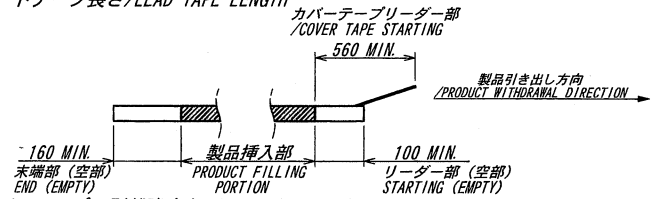

A B C D E F G H

製品引き出し方向  
/PRODUCT WITHDRAWAL DIRECTION

9240S-\*\*F-TS1

SECT J-J

SECT K-K

DETAIL P

△	極数 /CKT	梱包品番 /PACKING No.	A	B	C	D	E	F	G	H
△	6	9240S-06Y911			19.2	28.4	32.0	14.2	26.0	
△	7	9240S-07Y911			13.6	21.2				
△	8	9240S-08Y911			15.6	23.2				
△	9	9240S-09Y911			17.6	25.2				
△	10	9240S-10Y911			19.6	27.2	40.4	44.0	20.2	37.0
△	11	9240S-11Y911			21.6	29.2				
△	12	9240S-12Y911			23.6	31.2				80
△	13	9240S-13Y911			25.6	33.2				
△	14	9240S-14Y911			27.6	35.2				
△	15	9240S-15Y911			29.6	37.2	52.4	56.0	26.2	49.0
△	16	9240S-16Y911			31.6	39.2				
△	17	9240S-17Y911			33.6	41.2				
△	18	9240S-18Y911	11.6		35.6	43.2				
△	19	9240S-19Y911			37.6	45.2				
△	20	9240S-20Y911			39.6	47.2				
△	21	9240S-21Y911			41.6	49.2				
△	22	9240S-22Y911			43.6	51.2	68.4	72.0	34.2	65.0
△	23	9240S-23Y911			45.6	53.2				
△	24	9240S-24Y911			47.6	55.2				
△	25	9240S-25Y911			49.6	57.2				100
△	26	9240S-26Y911			51.6	59.2				
△	27	9240S-27Y911			53.6	61.2				
△	28	9240S-28Y911			55.6	63.2	84.4	88.0	42.2	82.0
△	29	9240S-29Y911			57.6	65.2				
△	30	9240S-30Y911			59.6	67.2				

△ NOTE

1. 梱包数量/UNIT QUANTITY: 400  
2. リードテープ長さ/LEAD TAPE LENGTH

3. カバーテープの剥離強度/COVER TAPE PEELING FORCE: 0.2~1.3N (剥離方向は下図参照/PEELING DIRECTION REFER TO FOLLOWING FIGURE)

ISSUED  
'14.4.16  
IRISO  
ENG. DEPT.