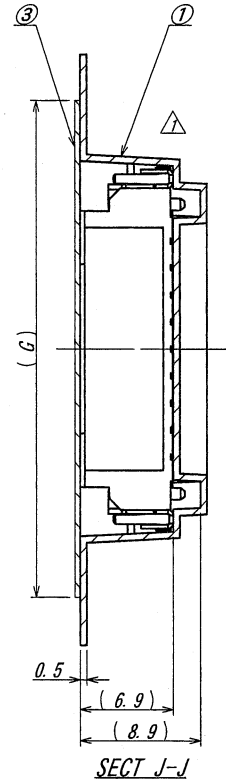

A B C D E F G H

製品引き出し方向  
/PRODUCT WITHDRAWAL DIRECTION

9240S-\*\*F-TS1

SECT J-J

SECT K-K

DETAIL P

△	極数 /CKT	梱包品番 /PACKING No.	A	B	C	D	E	F	G	H
△	6	9240S-06Y911			19.2	28.4	32.0	14.2	26.0	
△	7	9240S-07Y911			13.6	21.2				
△	8	9240S-08Y911			15.6	23.2				
△	9	9240S-09Y911			17.6	25.2				
△	10	9240S-10Y911			19.6	27.2	40.4	44.0	20.2	37.0
△	11	9240S-11Y911			21.6	29.2				
△	12	9240S-12Y911			23.6	31.2				80
△	13	9240S-13Y911			25.6	33.2				
△	14	9240S-14Y911			27.6	35.2				
△	15	9240S-15Y911			29.6	37.2	52.4	56.0	26.2	49.0
△	16	9240S-16Y911			31.6	39.2				
△	17	9240S-17Y911			33.6	41.2				
△	18	9240S-18Y911	11.6		35.6	43.2				
△	19	9240S-19Y911			37.6	45.2				
△	20	9240S-20Y911			39.6	47.2				
△	21	9240S-21Y911			41.6	49.2				
△	22	9240S-22Y911			43.6	51.2	68.4	72.0	34.2	65.0
△	23	9240S-23Y911			45.6	53.2				
△	24	9240S-24Y911			47.6	55.2				
△	25	9240S-25Y911			49.6	57.2				100
△	26	9240S-26Y911			51.6	59.2				
△	27	9240S-27Y911			53.6	61.2				
△	28	9240S-28Y911			55.6	63.2	84.4	88.0	42.2	82.0
△	29	9240S-29Y911			57.6	65.2				
△	30	9240S-30Y911			59.6	67.2				

△ NOTE

1. 梱包数量/UNIT QUANTITY: 400  
2. リードテープ長さ/LEAD TAPE LENGTH

3. カバーテープの剥離強度/COVER TAPE PEELING FORCE: 0.2~1.3N (剥離方向は下図参照/PEELING DIRECTION REFER TO FOLLOWING FIGURE)

ISSUED  
'14.4.16  
IRISO  
ENG. DEPT.

MATERIAL 材質	
△	①キャリアテープ/CARRIER TAPE: PS
△	②リール/REEL: PS (黒/BLACK)
△	③カバーテープ/COVER TAPE: PET TYPE

GENERAL TOLERANCES 一般公差	
DIM 寸法	± 0.3
ANGLE 角度	±

SCALE 尺度	
DR	'14-4-15 J. Doi
CHK	4/15 '14 S. Ma

UNIT 単位	
mm	
DSN	'12-5-15 J. Doi
APP	4/15 M. J. J. J.