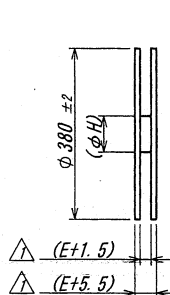

A B C D E F G H

製品引き出し方向  
/PRODUCT WITHDRAWAL DIRECTION

9240S-\*\*F-TS1

SECT J-J

SECT K-K

DETAIL P

△	極数 /CKT	梱包品番 /PACKING No.	A	B	C	D	E	F	G	H
△	6	9240S-06Y911			19.2	28.4	32.0	14.2	26.0	
△	7	9240S-07Y911			13.6	21.2				
△	8	9240S-08Y911			15.6	23.2				
△	9	9240S-09Y911			17.6	25.2				
△	10	9240S-10Y911			19.6	27.2	40.4	44.0	20.2	37.0
△	11	9240S-11Y911			21.6	29.2				
△	12	9240S-12Y911			23.6	31.2				80
△	13	9240S-13Y911			25.6	33.2				
△	14	9240S-14Y911			27.6	35.2				
△	15	9240S-15Y911			29.6	37.2	52.4	56.0	26.2	49.0
△	16	9240S-16Y911			31.6	39.2				
△	17	9240S-17Y911			33.6	41.2				
△	18	9240S-18Y911	11.6		35.6	43.2				
△	19	9240S-19Y911			37.6	45.2				
△	20	9240S-20Y911			39.6	47.2				
△	21	9240S-21Y911			41.6	49.2				
△	22	9240S-22Y911			43.6	51.2	68.4	72.0	34.2	65.0
△	23	9240S-23Y911			45.6	53.2				
△	24	9240S-24Y911			47.6	55.2				
△	25	9240S-25Y911			49.6	57.2				100
△	26	9240S-26Y911			51.6	59.2				
△	27	9240S-27Y911			53.6	61.2				
△	28	9240S-28Y911			55.6	63.2	84.4	88.0	42.2	82.0
△	29	9240S-29Y911			57.6	65.2				
△	30	9240S-30Y911			59.6	67.2				

△ NOTE

1. 梱包数量/UNIT QUANTITY: 400  
2. リードテープ長さ/LEAD TAPE LENGTH

3. カバーテープの剥離強度/COVER TAPE PEELING FORCE: 0.2~1.3N (剥離方向は下図参照/PEELING DIRECTION REFER TO FOLLOWING FIGURE)

ISSUED  
'14.4.16  
IRISO  
ENG. DEPT.

MATERIAL 材質	
△	①キャリアテープ/CARRIER TAPE: PS
△	②リール/REEL: PS (黒/BLACK)
△	③カバーテープ/COVER TAPE: PET TYPE

GENERAL TOLERANCES 一般公差	
DIM 寸法	± 0.3
ANGLE 角度	±

SCALE 尺度	
DR	'14-4-15 J. Doi
CHK	4/15 '14 S. Ma

UNIT 単位	
mm	
DSN	'12-5-15 J. Doi
APP	4/15 M. J. J. J.